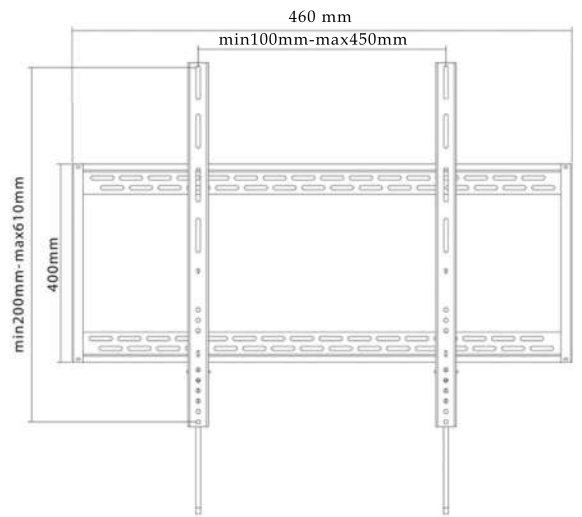

**SH 906VF**

# Vertical / Led / Digital Signage Wall Mount

Suitable for most 55" - 86" Screen

Screen Size  
**55" - 86"**

VESA Compatible  
**400x600**

Weight Capacity  
**100kg/220lbs**

Profile to Wall  
**32mm/1.3"**

Direction Indicator

Spring Lock

**3mm Steel**

**Automatically Click-in Spring Lock**