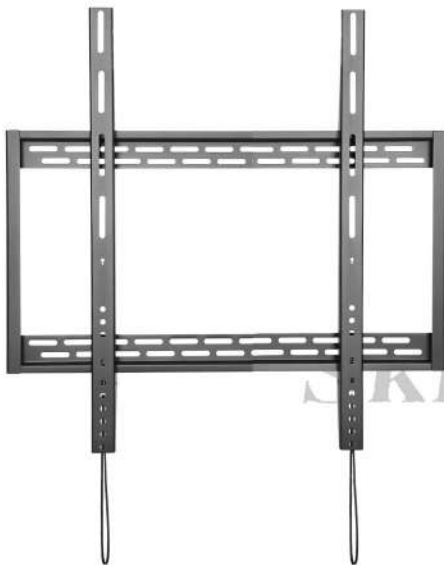

**SH 906VF**

# Vertical / Led / Digital Signage Wall Mount

Suitable for most 55" - 86" Screen

Screen Size  
**55" - 86"**

VESA Compatible  
**400x600**

Weight Capacity  
**100kg/220lbs**

Profile to Wall  
**32mm/1.3"**

Direction Indicator

Spring Lock

**3mm Steel**

**Automatically Click-in Spring Lock**